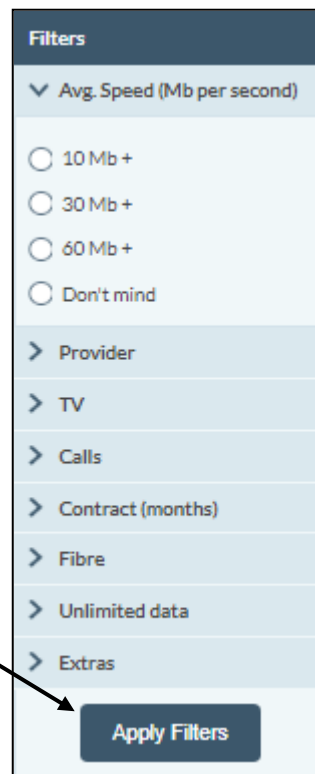

Knowledge Check – What are the other options that Broadband Genie can sort the results out by?

- 1.
- 2.
- 3.
- 4.
- 5.
- 6.
- 7.

4

Down the left-hand side of the screen you will see filters that you can apply to the Broadband Genie results to narrow down the number of results you get.

These filters contain drop-down options that allow you toggle between them and help narrow down the results. You can select these, apply multiple and then select 'Apply Filters' from the web page to narrow down the results.

5

When Broadband Genie produces results, it produces them in a table format. This table format is designed to give you the most information possible about each package that Broadband Genie offers.

The table headings are:

- Offer – some companies offer you a special deal e.g. BT offer a reward card.
- Package details – This provides the name of the company and highlights icons detailing what the package offers and the name of the package itself e.g. BT Broadband Unlimited.
- Speed – This lists the average speed you can expect from your Broadband package. The higher the number, the better.